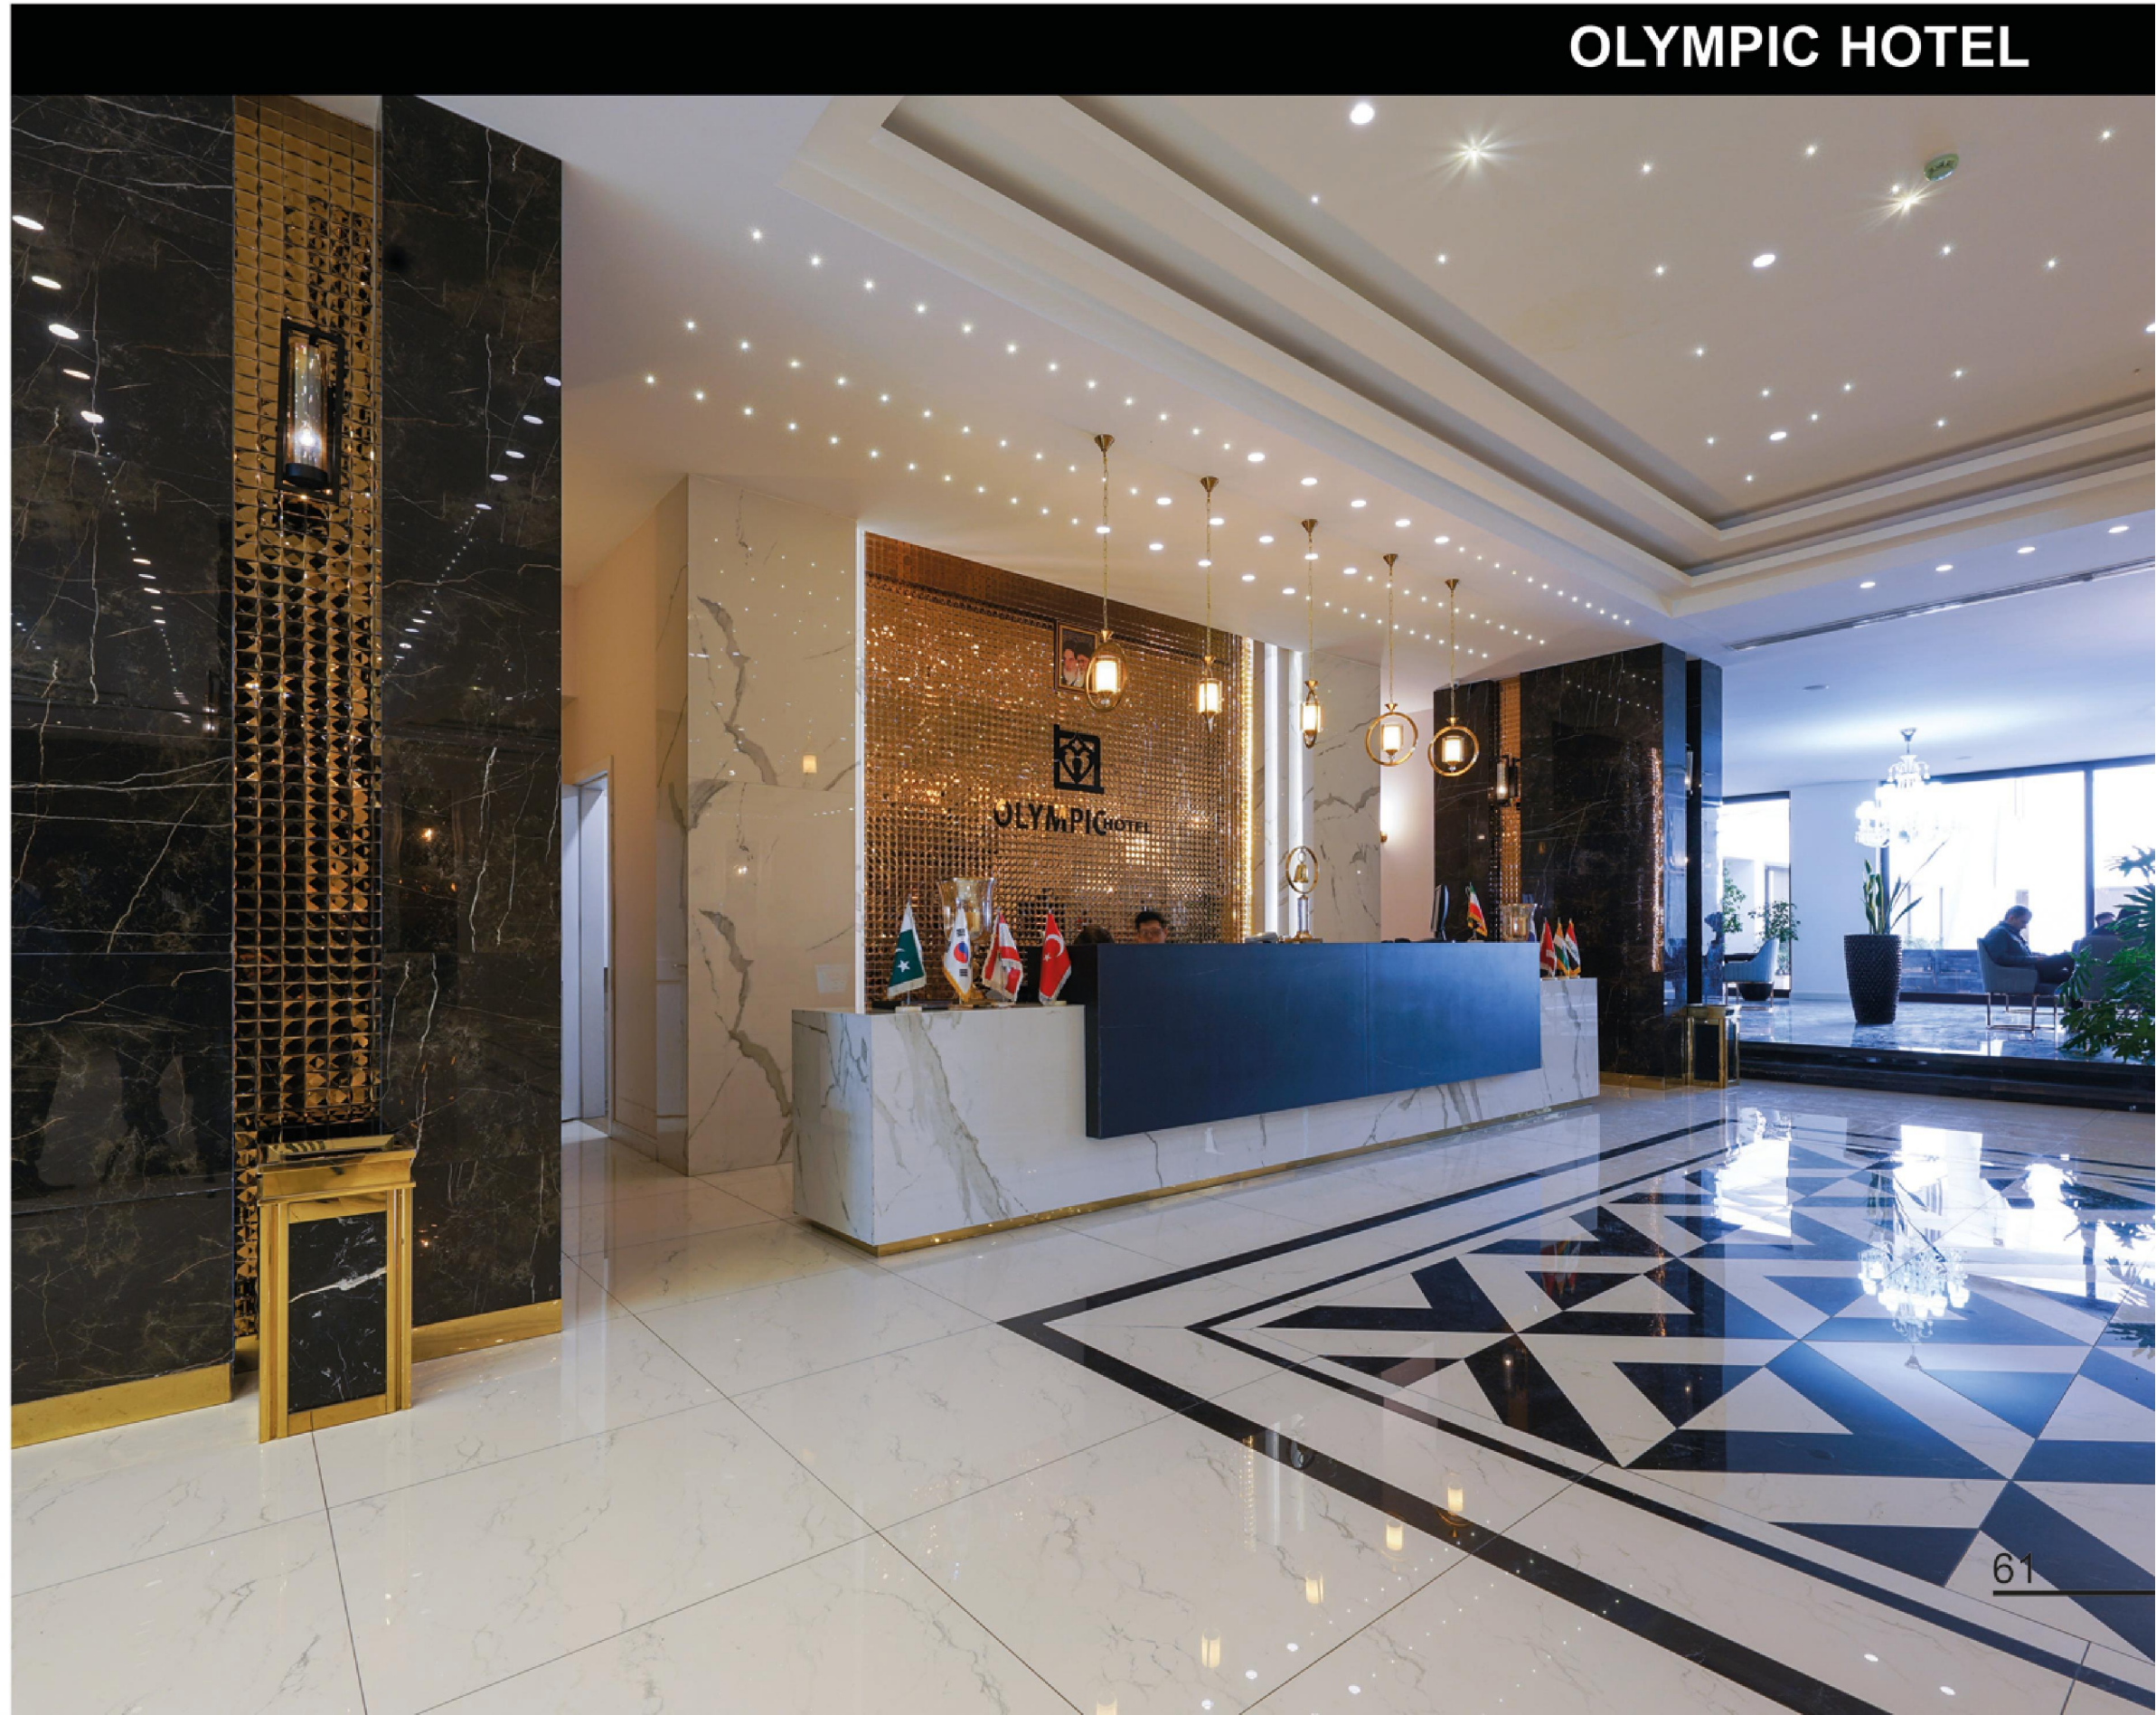

HOTEL PROJECTS

Location: Tehran

Size: 60x120

Collection: Vision

Colours: Black

OLYMPIC HOTEL