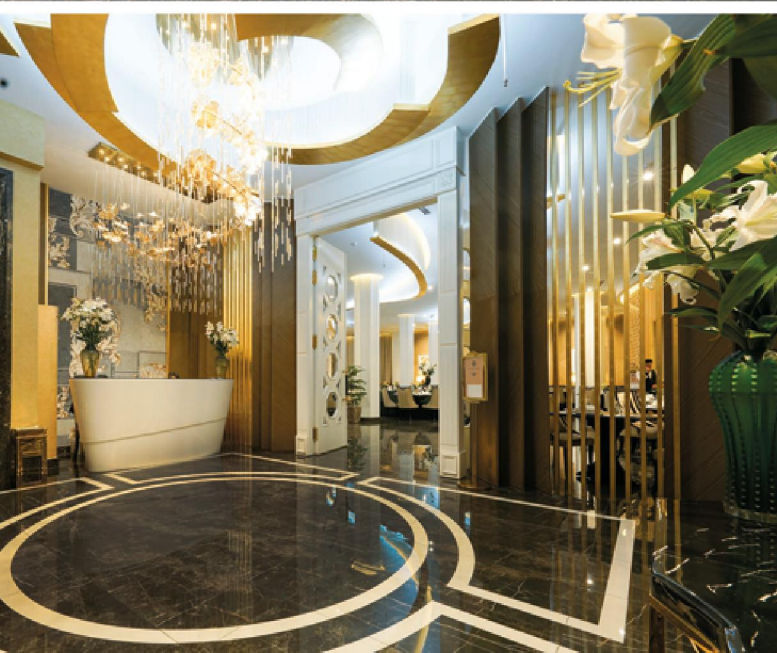

PUBLIC AND ENTERTAINMENT PROJECTS

Location: Tehran

Size: 60x120

Collection: Vision

Colours: Black