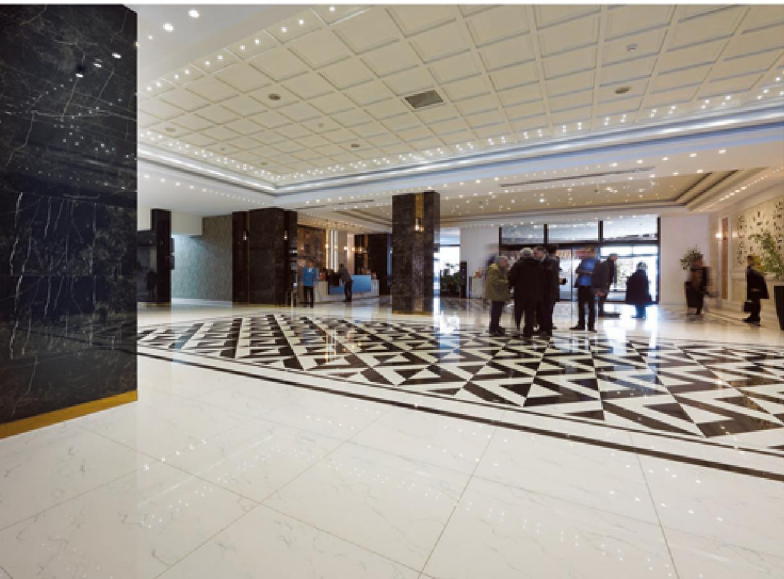

HOTEL PROJECTS

Location: Tehran

Size: 60x120

Collection: Vision

Colours: Black

OLYMPIC HOTEL